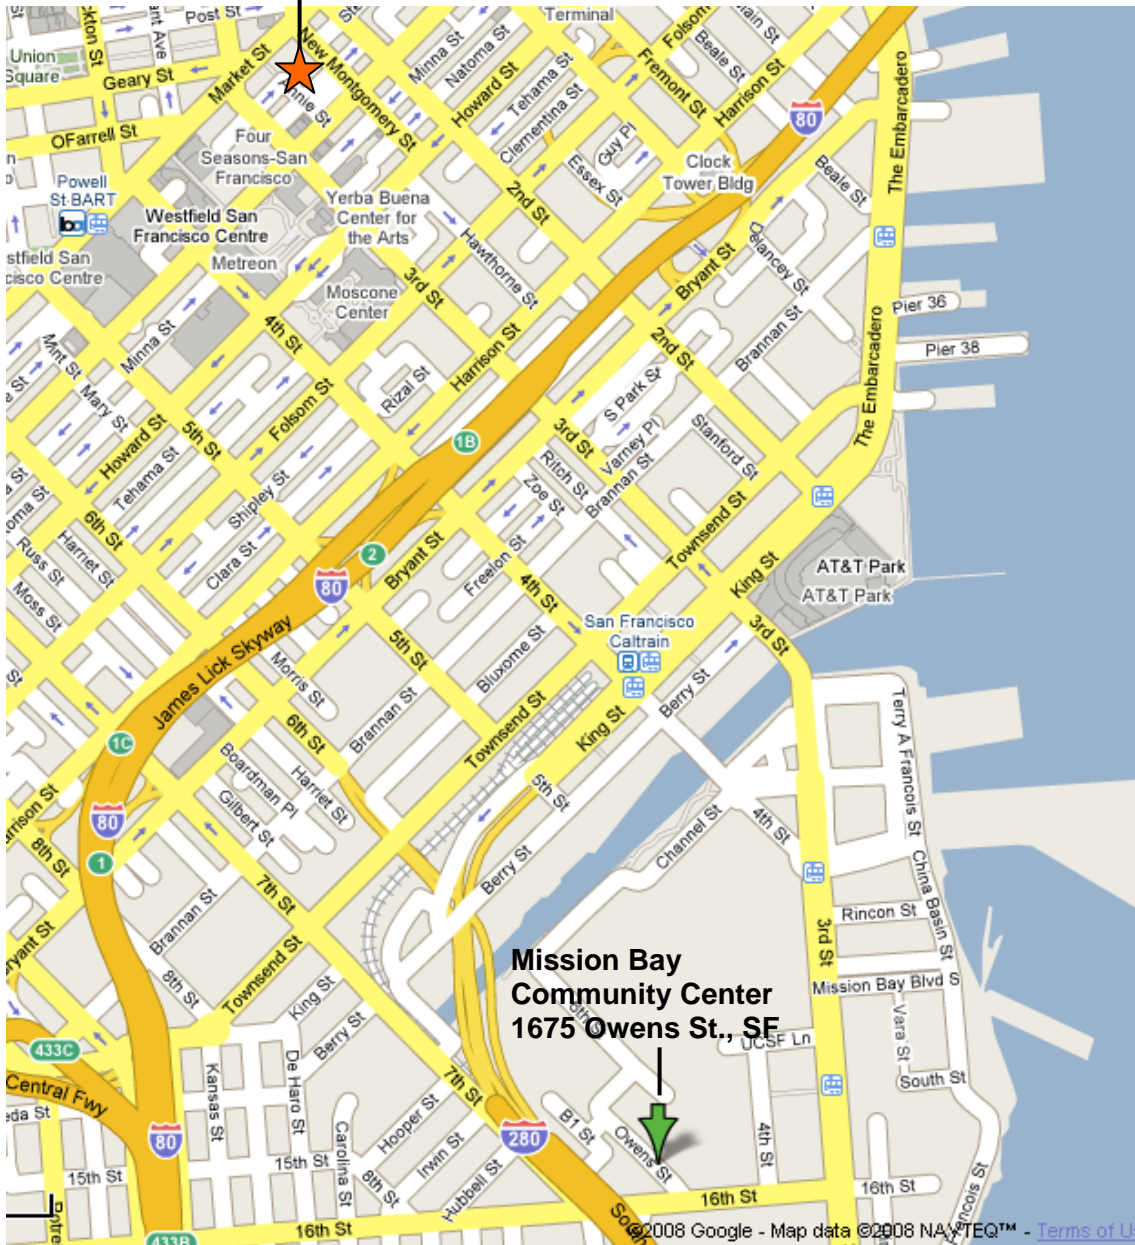

University of California
San Francisco

Map to Mission Bay Campus

The Palace Hotel
2 New Montgomery Street, SF

**Mission Bay
Community Center**
1675 Owens St., SF