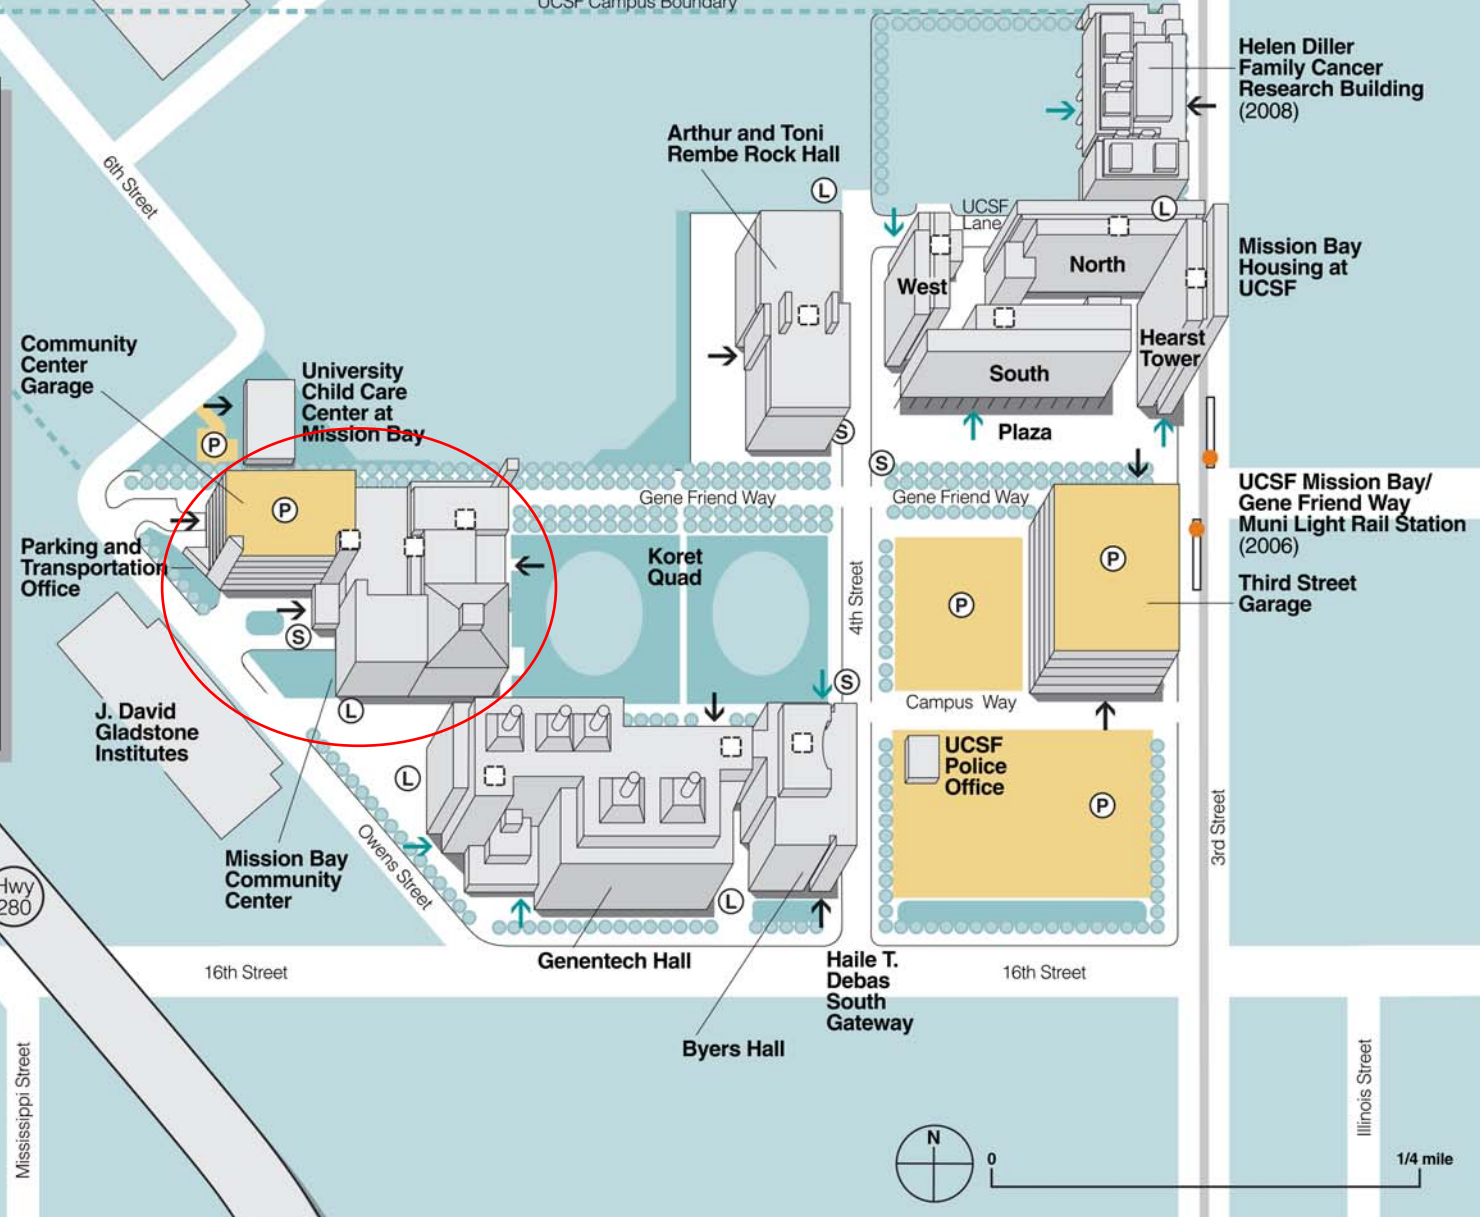

UCSF Mission Bay

UCSF Campus Boundary

UCSF Campus

→ **Public Entrance**
(Accessible for the Disabled) ♿

→ **Student/Staff Entrance**
(Proximity Card required)
(Accessible for the Disabled) ♿

Ⓢ **UCSF Shuttle Bus Stop**

● **Muni Bus Stop**

Ⓟ **Public Parking**

Ⓛ **Loading Dock**

⊠ **Elevator**

Note: Dates following building names indicate date of completion.

Arthur and Toni Rembe Rock Hall (RH) 1550 4th Street Byers Hall (BH) 1700 4th Street Genentech Hall (GH) 600 16th Street Helen Diller Family Cancer Research Building (DB) 1450 3rd Street	J. David Gladstone Institutes (Affiliated) 1650 Owens Street Mission Bay Community Center (CC) 1675 Owens Street • Bakar Fitness & Recreation Center • Conference Center • Retail Services Mission Bay Housing at UCSF (H) Hearst Tower: 1560 3rd Street North: 525 UCSF Lane South: 550 Gene Friend Way West: 1505 4th Street	Parking and Transportation Office (PT) 1625 Owens Street Third Street Garage 1650 3rd Street University Child Care Center at Mission Bay (UC) 1555 6th Street